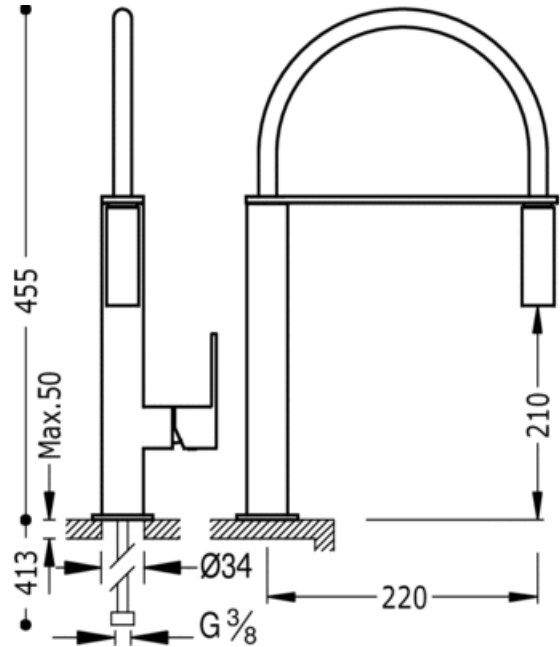

Single lever single hole sink mixer; with removable spout: white matt finish

Kitchen taps with detachable spray nozzle

Mixer

Lever

Aerator

Surface

ACE 50648703

NMT 006487NM