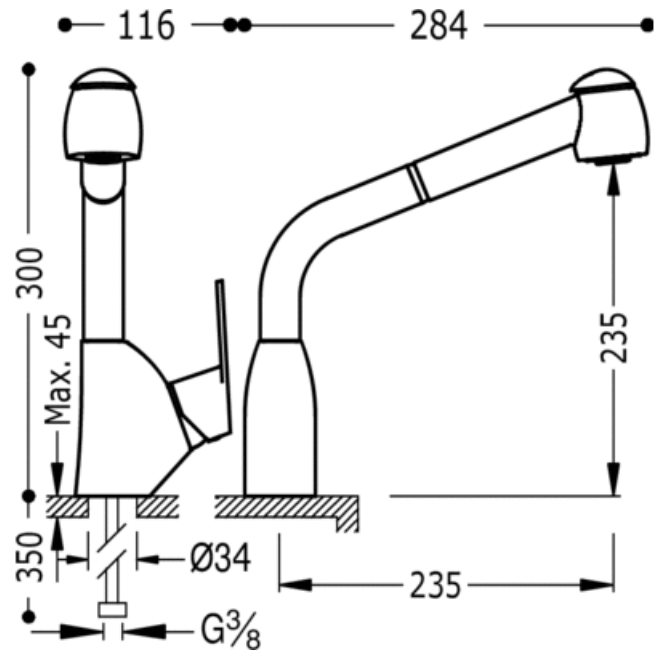

Single lever single hole sink mixer; with removable spout (2 operations): chrome finish, lever

Kitchen mixer taps
 Mixer
 Lever
 Surface

CRO 03944401