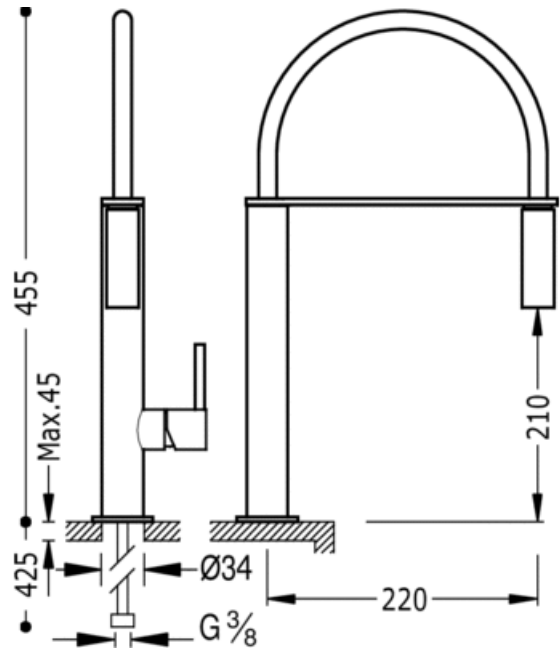

Single lever single hole sink mixer; with removable spout: chrome finish, lever

Kitchen taps with detachable spray nozzle

Mixer

Lever

Aerator

Surface

CRO 06248701