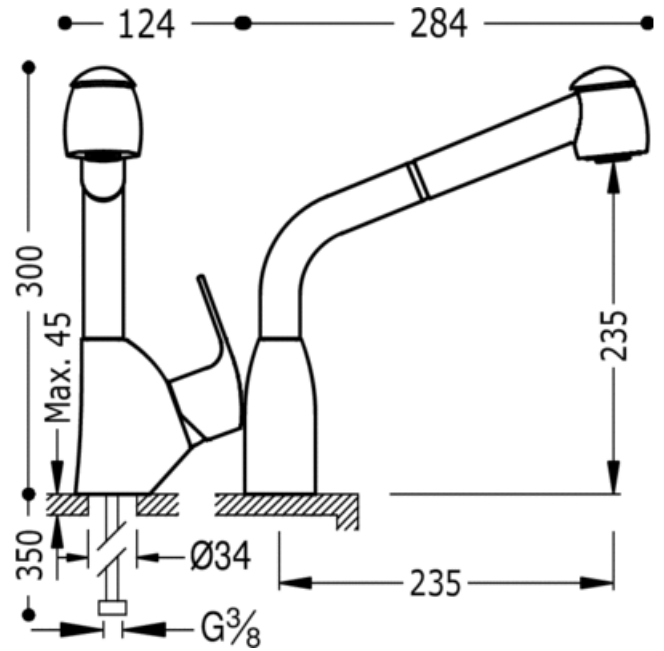

Single lever single hole sink mixer; with removable spout (2 operations): chrome finish, lever

Kitchen taps with detachable spray nozzle  
 Mixer  
 Lever  
 Surface

CRO 06944401