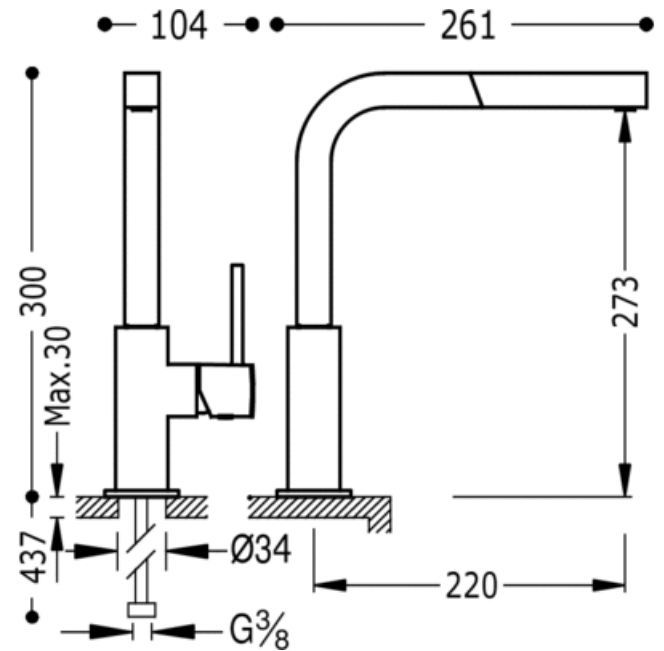

Single lever single hole sink mixer; with removable spout: chrome finish

Kitchen taps with detachable spray nozzle

Mixer

Lever

Aerator

Surface

CRO 106437