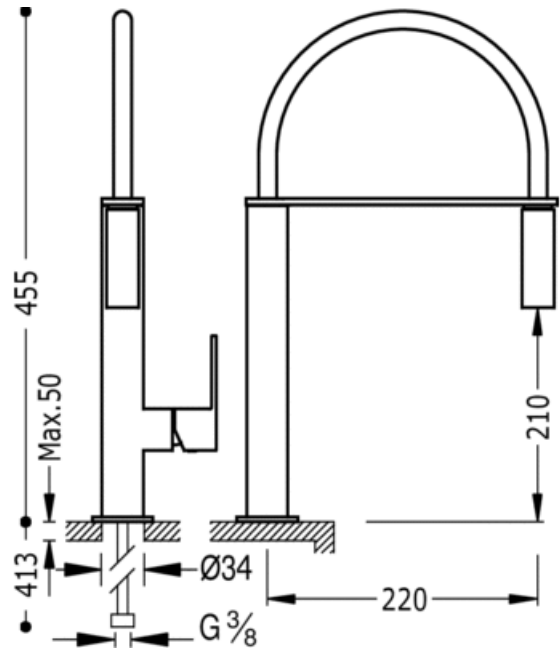

Single lever single hole sink mixer; with removable spout: chrome finish, lever

Kitchen taps with detachable spray nozzle

Mixer

Lever

Aerator

Surface

CRO 106487