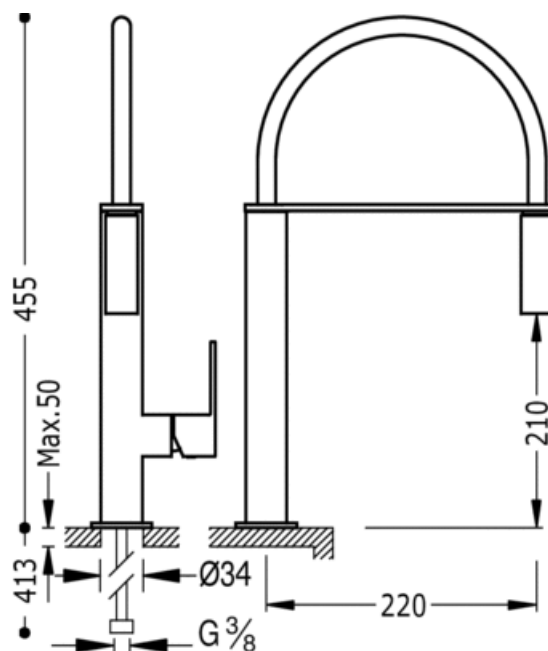

Single lever single hole sink mixer; with removable spout: green finish, lever

Kitchen taps with detachable spray nozzle

Mixer

Lever

Aerator

Surface

|     |          |
|-----|----------|
| AMB | 106487AM |
| NAR | 106487NA |
| ROJ | 106487RO |
| VIO | 106487VI |
| FUC | 106487FU |
| VER | 106487VE |
| NCR | 606487   |
| BCR | 406487   |