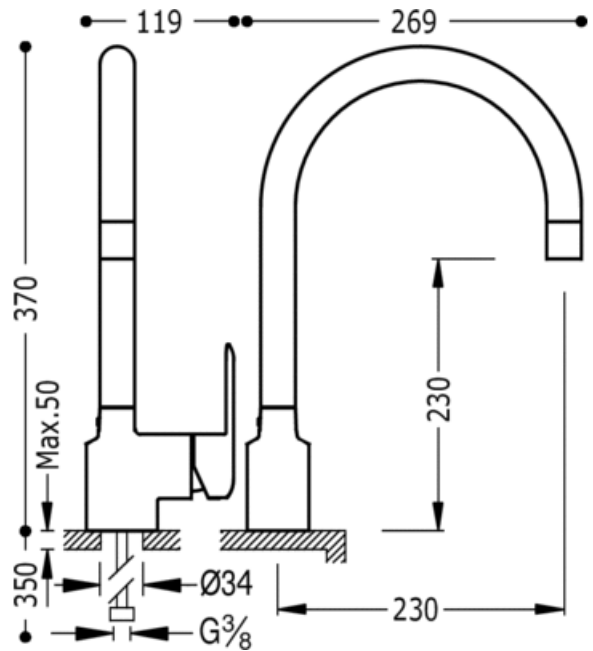

Single lever single hole sink mixer; with removable spout: chrome finish

Kitchen taps with detachable spray nozzle

Mixer

Lever

Aerator

Surface

CRO 114444