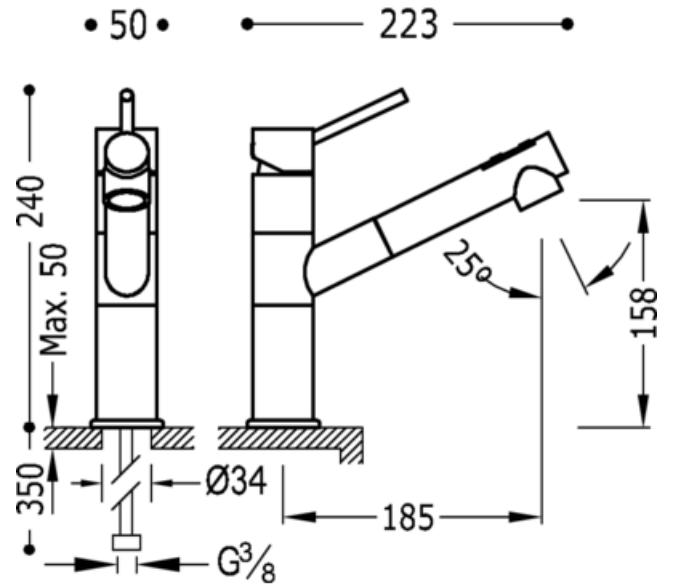

Single lever single hole sink mixer; with removable spout (2 operations): chrome finish

Kitchen taps with detachable spray nozzle

Mixer

Lever

Aerator

Surface

CRO 130434