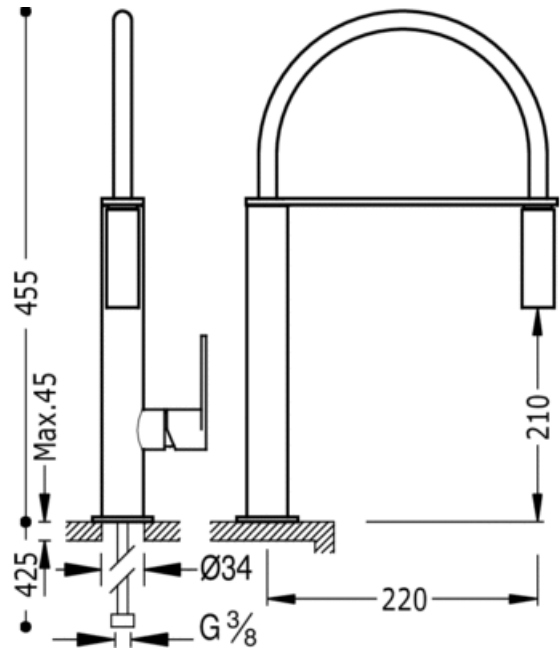

Single lever single hole sink mixer; with removable spout: chrome finish, lever

Kitchen taps with detachable spray nozzle

Mixer

Lever

Aerator

Surface

CRO 130487