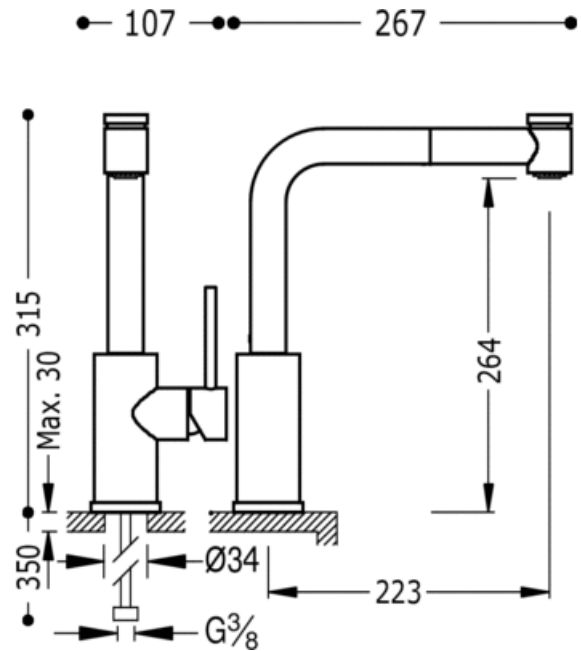

Single lever single hole sink mixer; with removable spout (2 operations): chrome finish, lever

Kitchen taps with detachable spray nozzle

Mixer

Lever

Aerator

Surface

CRO 162438