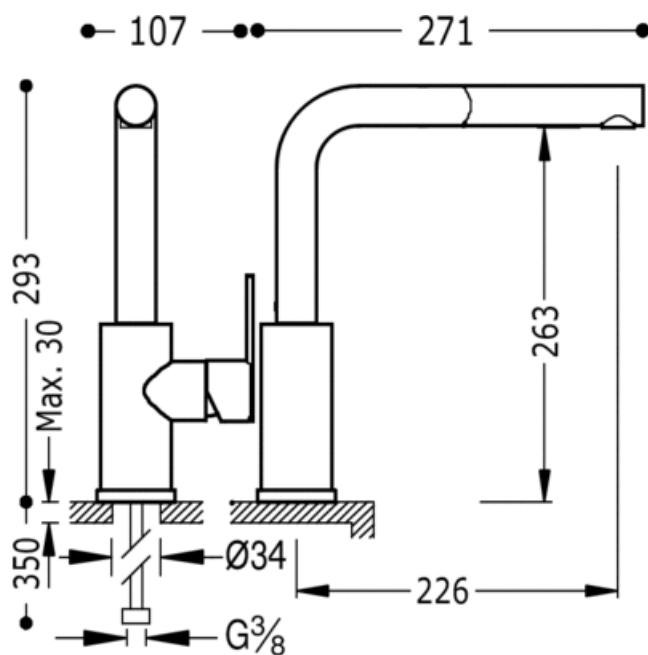

Single lever single hole sink mixer; with removable spout: chrome finish, lever

Kitchen taps with detachable spray nozzle

Mixer

Lever

Aerator

Surface

CRO 181437