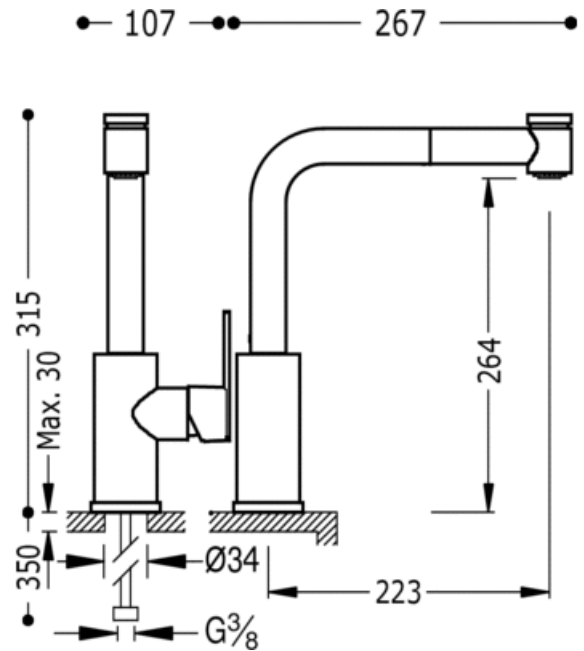

Single lever single hole sink mixer; with removable spout (2 operations): chrome finish, lever

Kitchen taps with detachable spray nozzle

Mixer

Lever

Aerator

Surface

CRO 181438