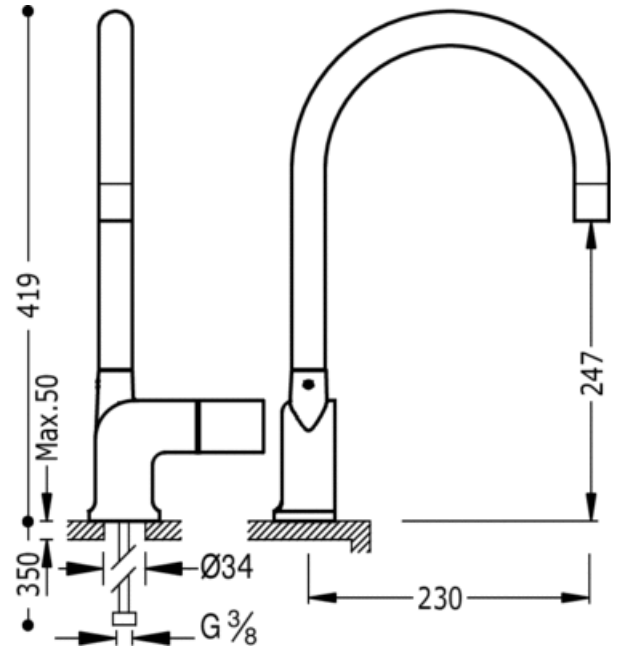

Single lever single hole sink mixer; with removable spout: chrome finish, handle

Kitchen taps with detachable spray nozzle
 Mixer
 Handle
 Surface

CRO 187444