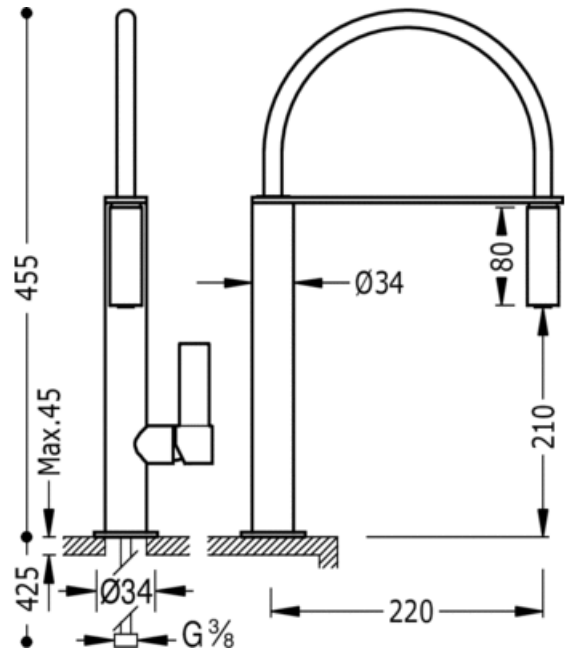

Single lever single hole sink mixer; with removable spout: chrome finish, lever

Kitchen taps with detachable spray nozzle

Mixer

Lever

Aerator

Surface

CRO 20548701