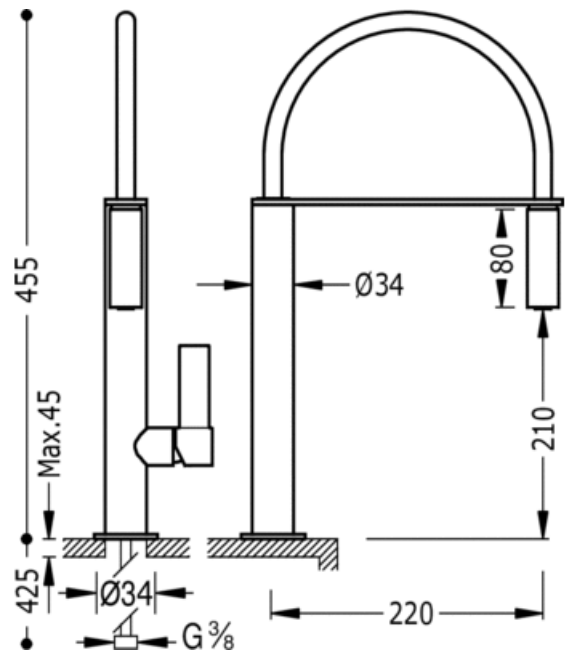

Single lever single hole sink mixer; with removable spout: steel finish

Kitchen taps with detachable spray nozzle

Mixer

Lever

Aerator

Surface

ACE 20548701AC

NMT 20548701NM