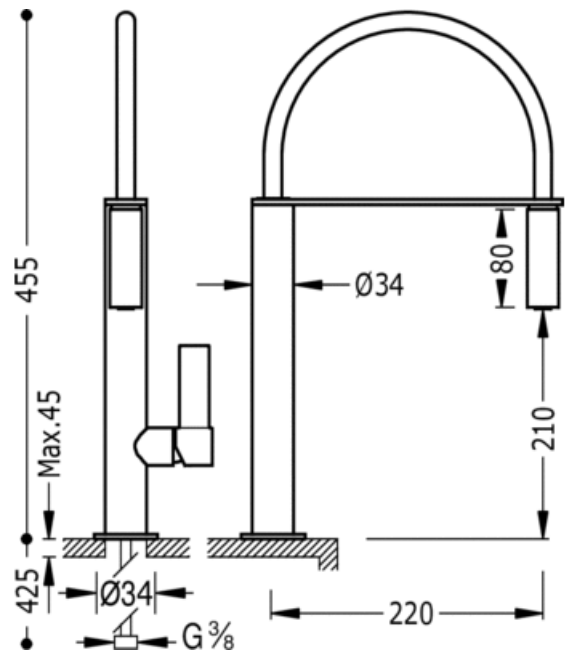

Single lever single hole sink mixer; with removable spout: white matt finish

Kitchen taps with detachable spray nozzle

Mixer

Lever

Aerator

Surface

ACE 20548701AC

NMT 20548701NM