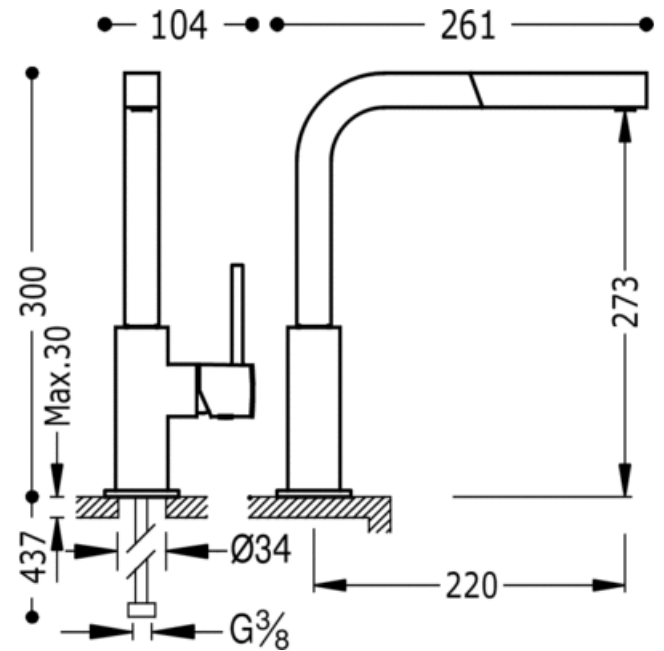

Single lever single hole sink mixer; with removable spout: steel finish, lever

Kitchen taps with detachable spray nozzle

Mixer

Lever

Aerator

Surface

ACE 50643703

BMT 006437BM