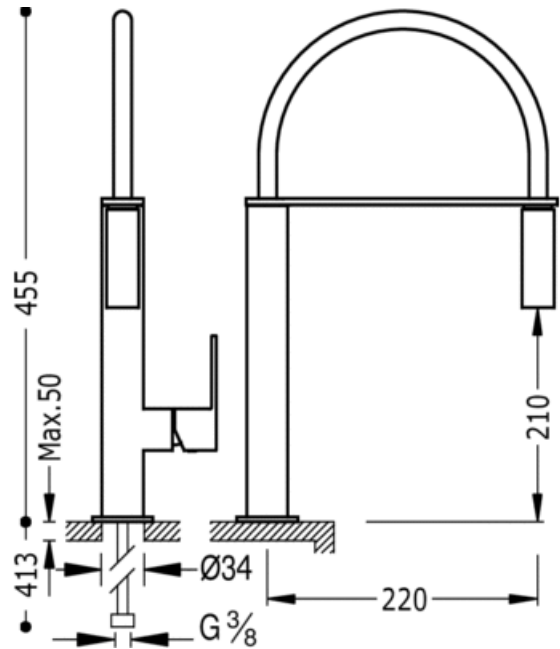

Single lever single hole sink mixer; with removable spout: steel finish

Kitchen taps with detachable spray nozzle

Mixer

Lever

Aerator

Surface

ACE 50648703

NMT 006487NM