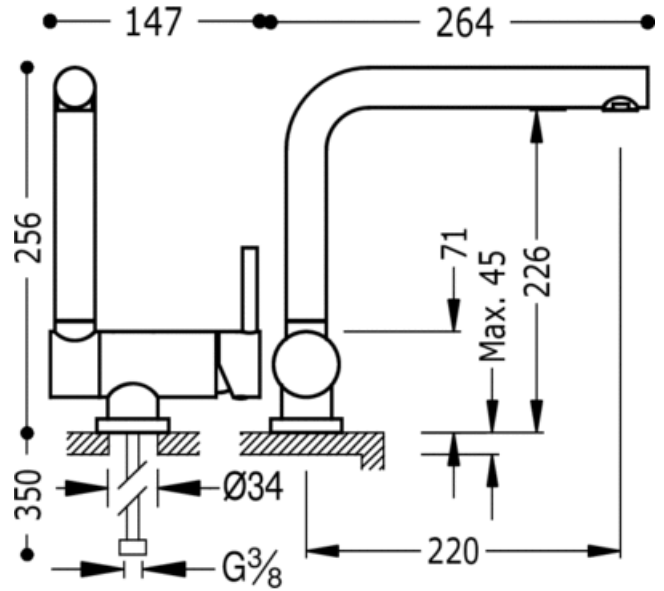

Single lever single hole sink mixer FOLDING: steel finish

Folding kitchen taps

Mixer

Lever

Aerator

Surface

ACE 030335AC

NMT 030335NM