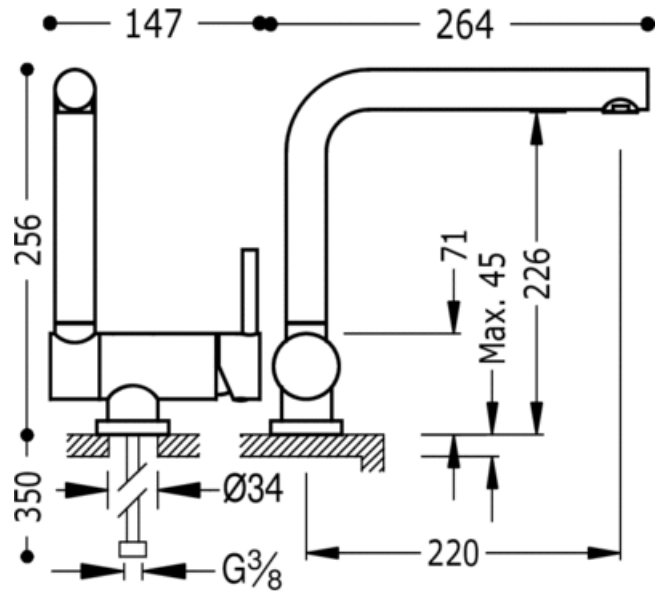

Single lever single hole sink mixer FOLDING: white matt finish

Folding kitchen taps

Mixer

Lever

Aerator

Surface

ACE 030335AC

NMT 030335NM