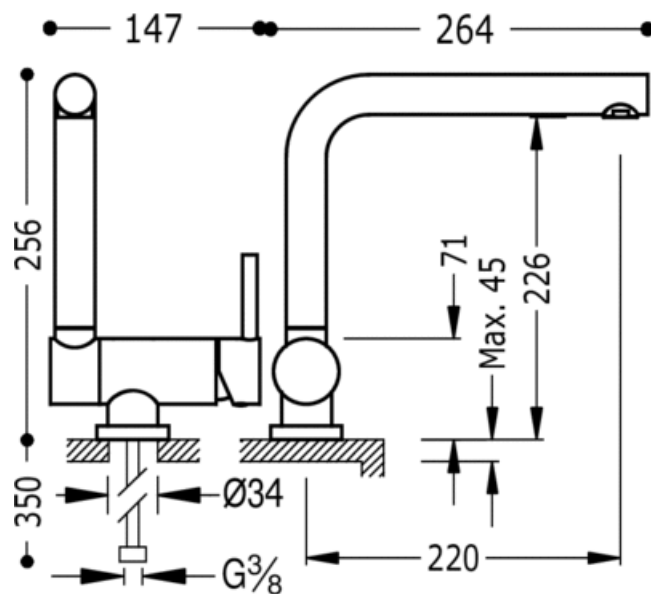

Single lever single hole sink mixer FOLDING: black matt finish, lever

Folding kitchen taps
 Mixer
 Lever
 Aerator
 Surface

ACE	030335AC
NMT	030335NM
BMT	030335BM