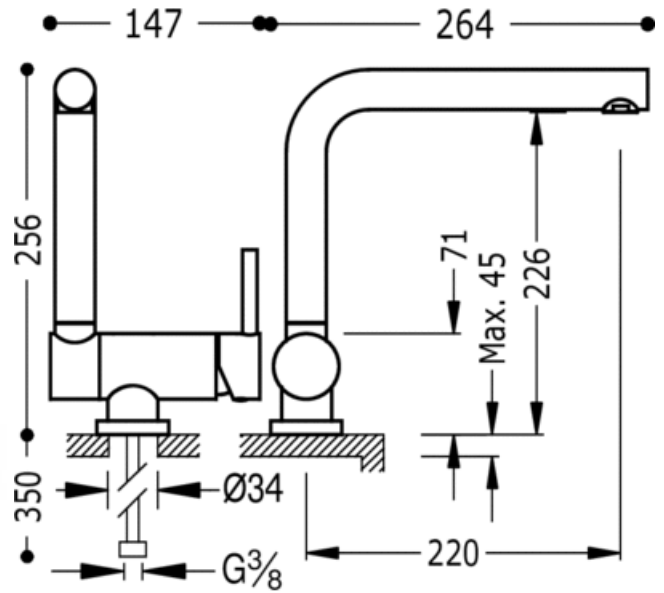

Single lever single hole sink mixer FOLDING: chrome finish

Kitchen
Mixer
Lever
Aerator
Surface

CRO 130335