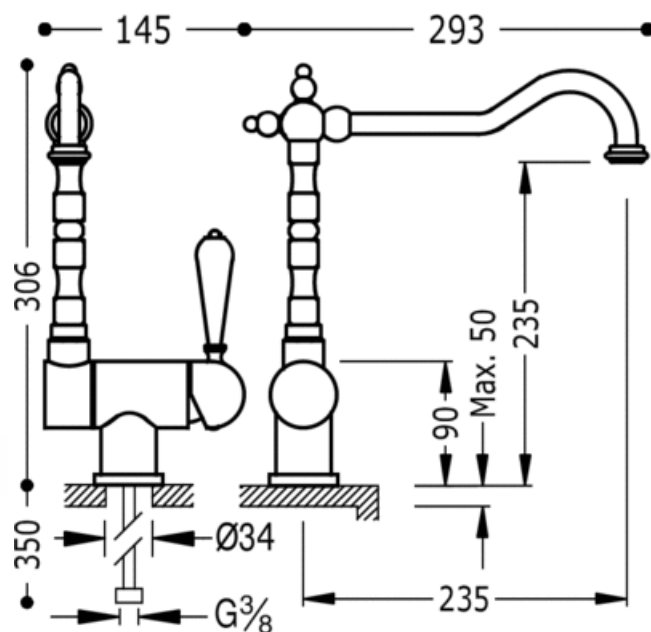

Single hole sink mixer FOLDING: steel finish

Folding kitchen taps

Mixer

Lever

Aerator

Surface

CRO 124334

LVI 52433401