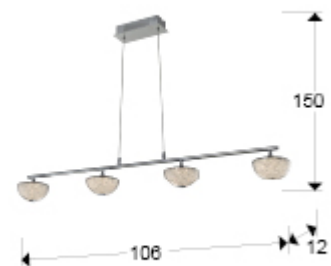

## Lua

Lamps

726281

Lamp of 4 LED lights, made of chromed metal and aluminium. Semi-spherical glass shades, with granulated glass texture inside. 4x5,3W LED. 1.484 lm. 4.000°K.

### SIZES

Sizes: ↔ 108.0 ↓ 13.0 ↗ 12.0 cm  
Height when installed: 30.0/ max. 140.0 cm  
Weight: 2.7 Kg

### SIZES WITH PACKAGING

Weight: 3.9 Kg  
Volume: 0.0580m<sup>3</sup>  
Sizes: ↔ 115.0 ↓ 21.0 ↗ 24.0 cm

## ADDITIONAL INFORMATION

Material: Metal, aluminium, glass  
Finish: Chrome, clear  
Sizes of the shade / glass shad:  $\varnothing$  12.0  $\downarrow$  6.0 cm  
Sizes of the canopy (space for installation):  $\leftrightarrow$  21.0  $\downarrow$  4.0  $\nearrow$  6.0 cm