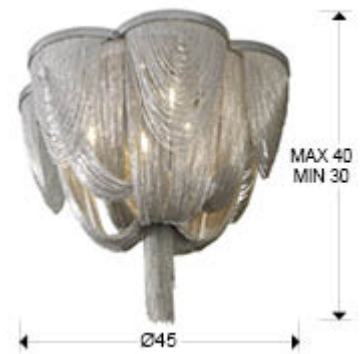

Minerva

872593

Ceiling lamps

Ceiling lamp of 6 lights, composed by fine metal chains in nickel finish forming the body of the lamp.

·This item includes 6 G9 LED 6W

GENERAL INFORMATION

Catalogue: i31 Iluminación
Page: 132
Type: Ceiling lamps
Collection: Minerva

SIZES

Sizes: Ø 45.0 ↑ 30.0 cm
Height when installed: 30.0/ max. 40.0 cm
Weight: 5.5 Kg

SIZES WITH PACKAGING

Weight: 6.5 Kg
Volume: 0.0390m³
Sizes: ↔ 51.0 ↓ 15.0 ↗ 51.0 cm

TECHNICAL INFORMATION

Energy class: A+
Electric class: Class 1
Maximum power: 6x42W
Voltage: 110/220 V
Frequency: 50/60 Hz
Intensity: 0 mA
Lumen: 3,300 lm

BULB

Reference: ECORAEEBOMBLED
Lampholder: G9
Quantity: 6
Included: Sí
Energy class: A+
Power: 6W
Voltage: 220 V
Frequency: 50 Hz
Lumen: 550 lm
Colour temperature: 3,000 K
Average lifespan: 25,000 h
Power factor: 0.6
CRI: 80

ADDITIONAL INFORMATION

Material: Metal
Finish: Nickel
Sizes of the canopy (space for installation): \varnothing 25.0 \updownarrow 2.5 cm

Schuller.SL. 872593

 Esta luminaria es compatible con bombillas de las clases energéticas.
This luminaire is compatible with bulbs of the energy classes: