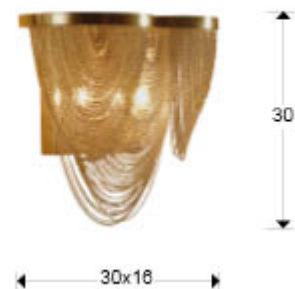

Minerva

872729

Wall lamps

Wall lamp of 2 lights composed by fine metal chains, gold plated finish.

·This item includes 2 G9 LED 6W

GENERAL INFORMATION

Catalogue: i31 Iluminación
Page: 134
Type: Wall lamps
Collection: Minerva

SIZES

Sizes: ↔ 30.0 ↓ 30.0 ↗ 16.0 cm
Weight: 1.3 Kg

SIZES WITH PACKAGING

Weight: 1.8 Kg
Volume: 0.0190m³
Sizes: ↔ 37.0 ↓ 21.0 ↗ 24.0 cm

TECHNICAL INFORMATION

Energy class: A+
Electric class: Class 1
Maximum power: 2x42W
Voltage: 110/220 V
Frequency: 50/60 Hz
Intensity: 0 mA
Lumen: 1,100 lm

ADDITIONAL INFORMATION

Material: Metal

Finish: Gold plated

Sizes of the canopy (space for installation): ↔ 16.0 ↓ 18.0 ↗ 2.5 cm

Schuller.SL. 872729

Esta luminaria es compatible con bombillas de las clases energéticas.