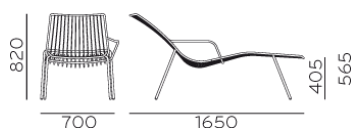

NOLITA 3654

DESIGN:
MANDELLI PAGLIARULO

Chaise longue made of steel tube to ensure the greatest strength and durability. Cushion and backrest padded are also available. A collection confirming its summer time appeal, to enjoy relaxing and convivial moments in the open air.

INFORMATION REQUEST

suitable for outdoor