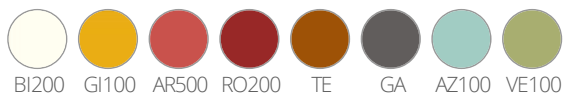

INFORMATION REQUEST

suitable for outdoor

stackable

SEAT FINISHES

LEGEND FINISHES

CERTIFICATIONS

PRESS