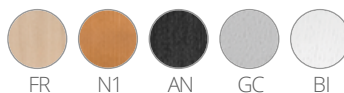

FRAME FINISHES

FABRICS (VIEW LEGEND FINISHES)

LEGEND FINISHES