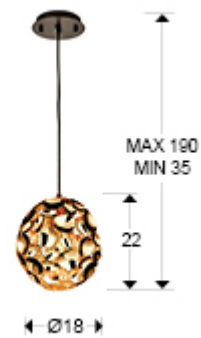

Narisa

Lamps

266035N

Lamp of 1 light made of metal with rose gold plated and dark brown paint. Adjustable in length.

·This item includes 1 E27 LED 5,5W

GENERAL INFORMATION

Catalogue: i31 Iluminación
Page: 19
Type: Lamps
Collection: Narisa

SIZES

Sizes: \varnothing 18.0 \updownarrow 22.0 cm
Weight: 1.2 Kg

SIZES WITH PACKAGING

Weight: 1.4 Kg
Volume: 0.0120m³
Sizes: \leftrightarrow 20.0 \updownarrow 30.0 \nearrow 20.0 cm

TECHNICAL INFORMATION

Energy class: A+
Electric class: Class 1
Maximum power: 60W
Voltage: 110/220 V
Frequency: 50/60 Hz
Intensity: 0 mA
Lumen: 450 lm

ADDITIONAL INFORMATION

Material: Metal
Finish: Rose gold plated, brown lacquer
Sizes of the shade / glass shad: Ø 18.0 ↑ 22.0 cm
Sizes of the canopy (space for installation): Ø 12.0 ↓ 2.0 cm
Cable colour: Negro