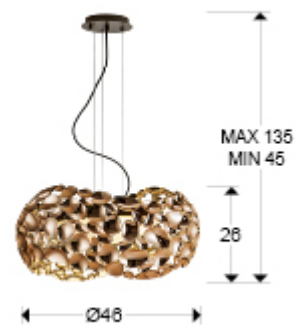

Narisa

Lamps

266251N

Lamp of 5 lights made of metal with rose gold plating and dark brown paint. Inner acrylic diffuser. Adjustable in length.

·This item includes 5 G9 LED 6W

GENERAL INFORMATION

Catalogue: i31 Iluminación
Page: 17
Type: Lamps
Collection: Narisa

SIZES

Sizes: Ø 46.0 ↑ 26.0 cm
Height when installed: 45.0/ max. 135.0 cm
Weight: 3.9 Kg

SIZES WITH PACKAGING

Weight: 5.4 Kg
Volume: 0.0750m³
Sizes: ↔ 50.0 ↓ 30.0 ↗ 50.0 cm

TECHNICAL INFORMATION

Energy class: A+
Electric class: Class 1
Maximum power: 5x10W
Voltage: 110/220 V
Frequency: 50/60 Hz
Intensity: 0 mA
Lumen: 2,750 lm

ADDITIONAL INFORMATION

Material: Metal, acrylic
Finish: Rose gold plated, brown, opal
Sizes of the shade / glass shad: \varnothing 47.0 \updownarrow 25.0 cm
Sizes of the canopy (space for installation): \varnothing 12.0 \updownarrow 2.0 cm
Cable colour: Negro