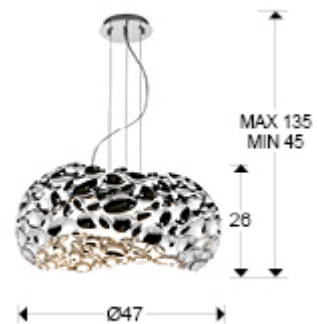

Narisa

266284

Recommended product

Lamps

Lamp of 5 lights made of chromed metal. Inner acrylic diffuser. Adjustable in height.

·This item includes 5 G9 LED 6W

GENERAL INFORMATION

Catalogue: i31 Iluminación
Page: 9
Type: Lamps
Collection: Narisa

SIZES

Sizes: Ø 47.0 ↑ 26.0 cm
Height when installed: 45.0/ max. 135.0 cm
Weight: 3.9 Kg

SIZES WITH PACKAGING

Weight: 5.4 Kg
Volume: 0.0750m³
Sizes: ↔ 50.0 ↓ 30.0 ↗ 50.0 cm

TECHNICAL INFORMATION

Energy class: A+
Electric class: Class 1
Maximum power: 5x10W
Voltage: 110/220 V
Frequency: 50/60 Hz
Intensity: 0 mA
Lumen: 2,750 lm

BULB

Reference: ECORAEEBOMBLED
Lampholder: G9
Quantity: 5
Included: Sí
Energy class: A+
Power: 6W
Voltage: 220 V
Frequency: 50 Hz
Lumen: 550 lm
Colour temperature: 3,000 K
Average lifespan: 25,000 h
Power factor: 0.6
CRI: 80

ADDITIONAL INFORMATION

Material: Metal, acrylic
Finish: Chromed, opal
Sizes of the shade / glass shad: Ø 47.0 ↑ 25.0 cm
Sizes of the canopy (space for installation): Ø 12.0 ↓ 2.0 cm
Cable colour: transparente