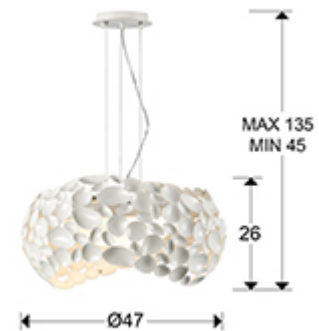

### Lamps

Lamp of 5 lights made of metal. Matt white lacquered finish.  
Inner acrylic diffuser. Adjustable in height.

·This item includes 5 G9 LED 6W

## SIZES

Sizes: Ø 47.0 ↑ 26.0 cm  
Height when installed: 45.0/ max. 135.0 cm  
Weight: 3.9 Kg

## SIZES WITH PACKAGING

Weight: 5.4 Kg  
Volume: 0.0750m<sup>3</sup>  
Sizes: ↔ 50.0 ↓ 30.0 ↗ 50.0 cm

## ADDITIONAL INFORMATION

Material: Metal, acrylic  
Finish: Matt white, opal  
Sizes of the shade / glass shad: Ø 47.0 ↑ 25.0 cm  
Sizes of the canopy (space for installation): Ø 12.0 ↓ 2.0 cm  
Cable colour: Transparente