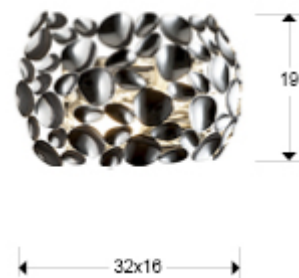

Narisa

266724

Wall lamps

Wall lamp of 2 lights made of chromed metal.

·This item includes 2 E14 LED 7W

GENERAL INFORMATION

Catalogue: i31 Iluminación
Page: 10
Type: Wall lamps
Collection: Narisa

SIZES

Sizes: ↔ 32.0 ↓ 19.0 ↗ 16.0 cm
Weight: 1.2 Kg

SIZES WITH PACKAGING

Weight: 1.7 Kg
Volume: 0.0210m³
Sizes: ↔ 36.0 ↓ 22.0 ↗ 26.0 cm

TECHNICAL INFORMATION

Energy class: A+
Electric class: Class 1
Maximum power: 2x20W
Voltage: 110/220 V
Frequency: 50/60 Hz
Intensity: 0 mA
Lumen: 1,100 lm

BULB

Reference: ECORAEEBOMBLED
Lampholder: E14
Quantity: 2
Included: Sí
Energy class: A+
Power: 7W
Voltage: 110/220 V
Frequency: 50/60 Hz
Lumen: 550 lm
Colour temperature: 3,000 K
Average lifespan: 30,000 h
Power factor: 0.5
CRI: 80

ADDITIONAL INFORMATION

Material: Metal
Finish: Chromed
Sizes of the shade / glass shad: ↔ 30.0 ↓ 19.0 ↗ 15.0 cm
Sizes of the canopy (space for installation): ↔ 20.0 ↓ 12.0 ↗ 2.5 cm
Cable colour: transparente