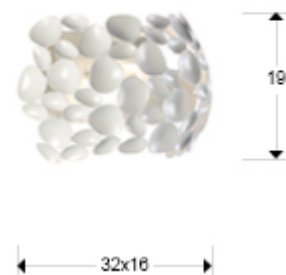

## Narisa

266753

Wall lamps

Wall lamp of 2 lights made of metal. Matt white lacquered finish.

·This item includes 2 E14 LED 7W

### SIZES

Sizes: ↔ 32.0 ↓ 19.0 ↗ 16.0 cm  
Weight: 1.2 Kg

### SIZES WITH PACKAGING

Weight: 1.7 Kg  
Volume: 0.0200m<sup>3</sup>  
Sizes: ↔ 36.0 ↓ 25.0 ↗ 22.0 cm

## ADDITIONAL INFORMATION

Material: Metal  
Finish: Matt white  
Sizes of the shade / glass shad: ↔ 30.0 ↓ 19.0 ↗ 15.0 cm  
Sizes of the canopy (space for installation): ↔ 20.0 ↓ 12.0 ↗ 2.5 cm  
Cable colour: Transparente