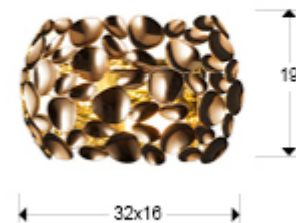

Narisa

266782N

Recommended product

Wall lamps

Wall lamp of 2 lights made metal with rose gold plating.

-This item includes 2 E14 LED 7W

GENERAL INFORMATION

Catalogue: i31 Iluminación
Page: 18
Type: Wall lamps
Collection: Narisa

ADDITIONAL INFORMATION

Material: Metal

Finish: Gold rose plated

Sizes of the shade / glass shad: ↔ 30.0 ↓ 19.0 ↗ 15.0 cm

Sizes of the canopy (space for installation): ↔ 20.0 ↓ 12.0 ↗ 2.5 cm

Schuller.SL. 266782N