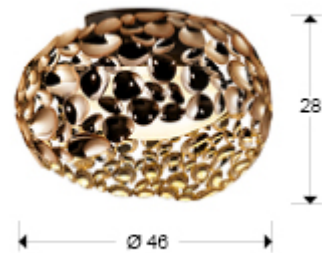

Narisa

Ceiling lamps

266822N

Ceiling lamp of 5 lights made of metal with rose gold plating and dark brown paint. Inner acrylic diffuser.

·This item includes 5 G9 LED 6W

GENERAL INFORMATION

Catalogue: i31 Iluminación
Page: 21
Type: Ceiling lamps
Collection: Narisa

SIZES

Sizes: \varnothing 46.0 \updownarrow 28.0 cm
Weight: 4.7 Kg

SIZES WITH PACKAGING

Weight: 5.5 Kg
Volume: 0.0880m³
Sizes: \leftrightarrow 50.0 \updownarrow 35.0 \nearrow 50.0 cm

TECHNICAL INFORMATION

Energy class: A+
Electric class: Class 1
Maximum power: 5x10W
Voltage: 110/220 V
Frequency: 50/60 Hz
Intensity: 0 mA
Lumen: 2,750 lm

ADDITIONAL INFORMATION

Material: Metal, acrylic

Finish: Rose gold plated, brown, opal

Sizes of the shade / glass shad: \varnothing 47.0 \updownarrow 25.0 cm

Sizes of the canopy (space for installation): \varnothing 25.0 \updownarrow 2.5 cm