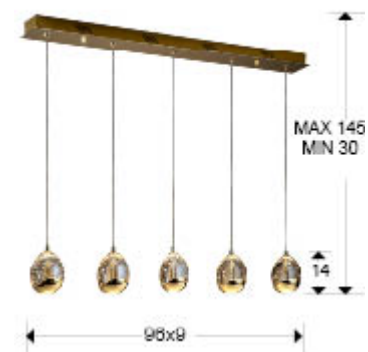

Rocio

783627

Lamps

Recommended product

LED lighting lamp, made of metal, golden finish. Glass shade with drop shape made of solid glass, champagne tonality, with decorative bubbles inside. Adjustable in height. 25W LED. 3.250 Lumen. 3.000K.

GENERAL INFORMATION

Catalogue: i31 Iluminación
Page: 67
Type: Lamps
Collection: Rocio

SIZES

Sizes: ↔ 96.0 ↓ 14.0 ↗ 9.0 cm
Height when installed: 30.0/ max. 145.0 cm
Weight: 6.8 Kg

SIZES WITH PACKAGING

Weight: 7.8 Kg
Volume: 0.0460m³
Sizes: ↔ 107.0 ↓ 27.0 ↗ 16.0 cm

Material: Metal and glass
Finish: Golden & champagne with bubble
Sizes of the shade / glass shad: \varnothing 9.0 \downarrow 11.0 cm
Sizes of the canopy (space for installation): \leftrightarrow 94.0 \downarrow 4.0 \nearrow 6.5 cm
Cable colour: Transparente