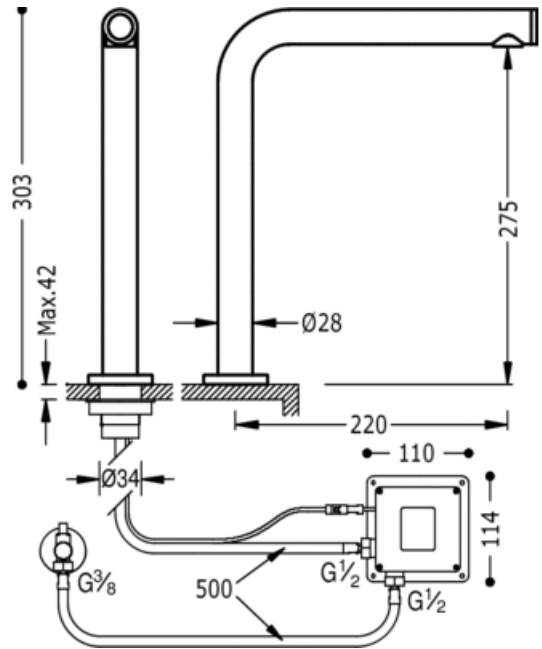

TOUCH-TRES 1 water electronic tap; Sensitive system to the touch. No press: chrome finish

Washbasin / electronic kitchen taps
 Electronic
 Aerator
 Surface

CRO 161445

CRO 161446