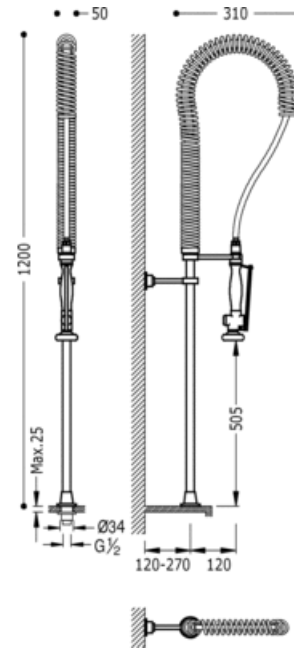

Single lever single hole sink mixer: white chrome finish

Industrial kitchen taps
 Mixer
 Lever
 Aerator
 Surface

BCR 130481