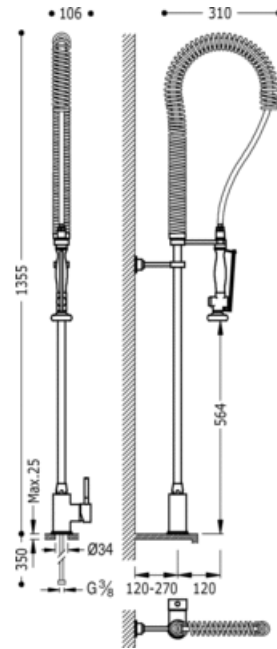

Single lever single hole sink mixer: white chrome finish

9134.290

Ø 33

360°

Bl-Cr

BCR 130484

Industrial kitchen taps
 Mixer
 Lever
 Aerator
 Surface