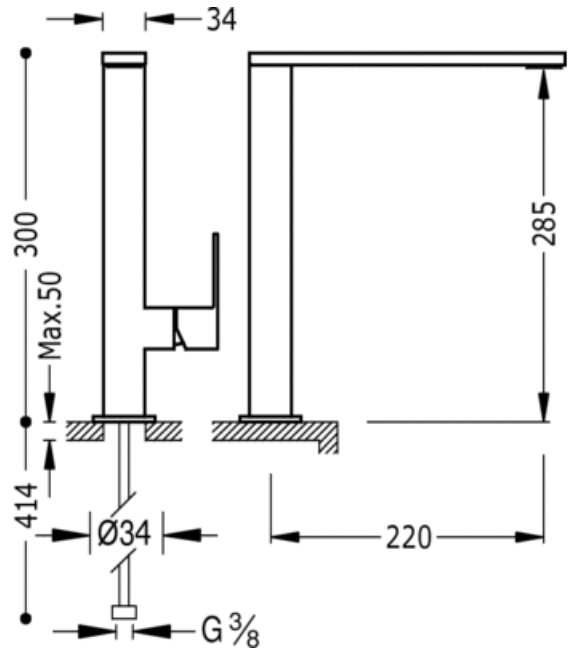

Single lever single hole sink mixer; spout 34x10 mm: white matt finish

Kitchen mixer taps

Mixer

Lever

Aerator

Surface

ACE 50648603

NMT 006486NM