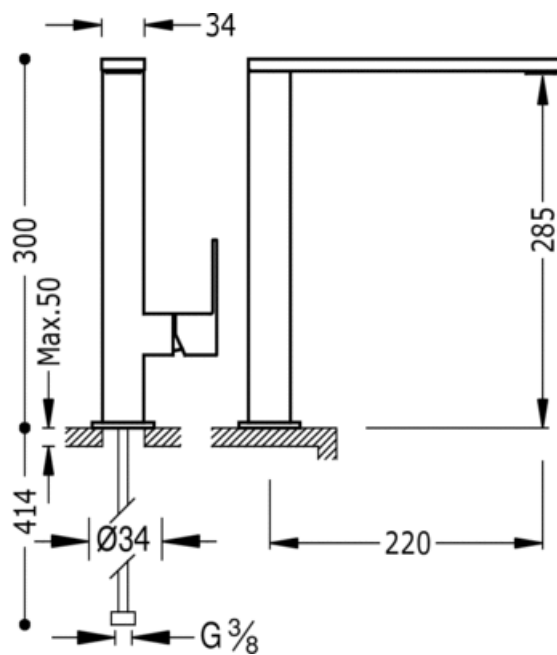

Single lever single hole sink mixer; spout 34x10 mm: black matt finish, lever

Kitchen mixer taps

Mixer

Lever

Aerator

Surface

ACE 50648603

NMT 006486NM