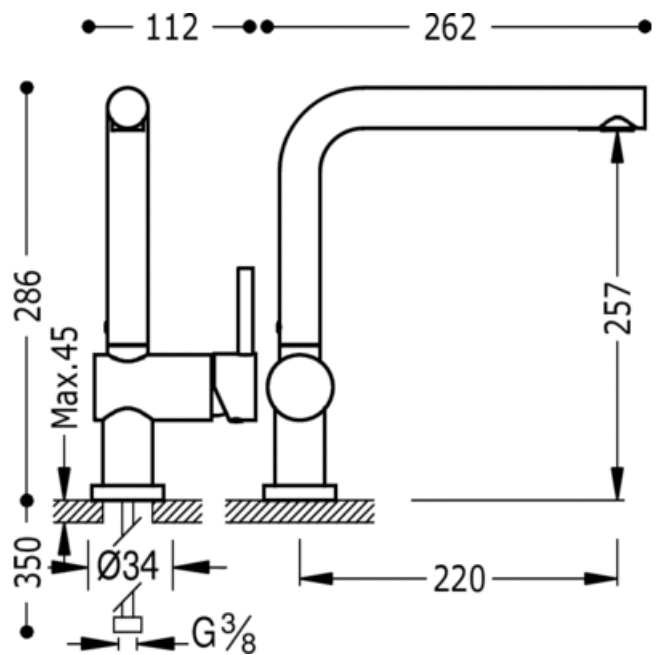

Single lever single hole sink mixer: steel finish

Kitchen mixer taps
 Mixer
 Lever
 Aerator
 Surface

ACE	030336AC
BMT	030336BM