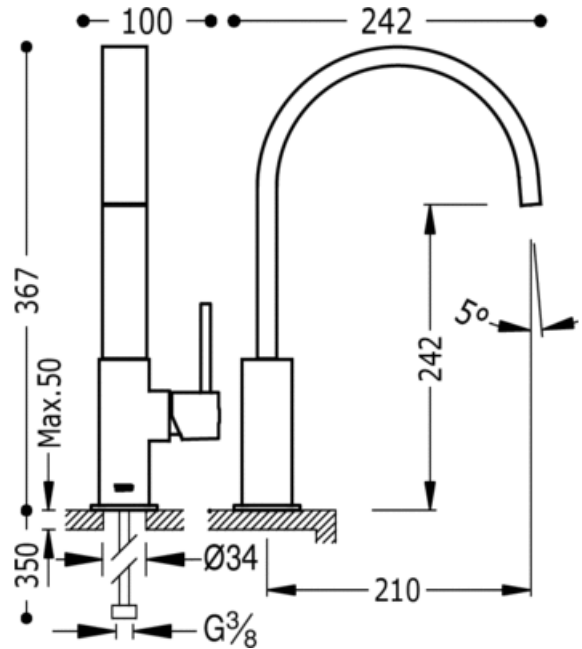

Single lever single hole sink mixer; spout 35x15 mm. Rectangular Aerator: white matt finish

Kitchen mixer taps
 Mixer
 Lever
 Aerator
 Surface

ACE 53049803

BMT 030498BM