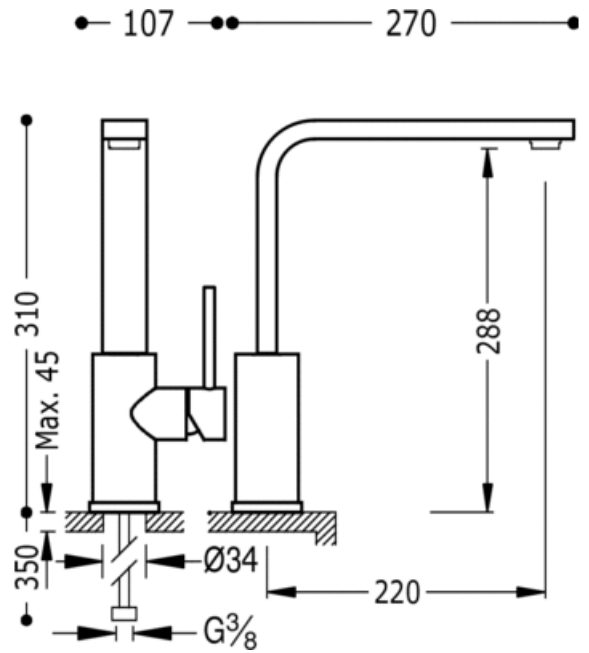

Single lever single hole sink mixer; spout 35x15 mm: steel finish

Kitchen mixer taps

Mixer

Lever

Aerator

Surface

ACE 062435AC

BMT 062435BM