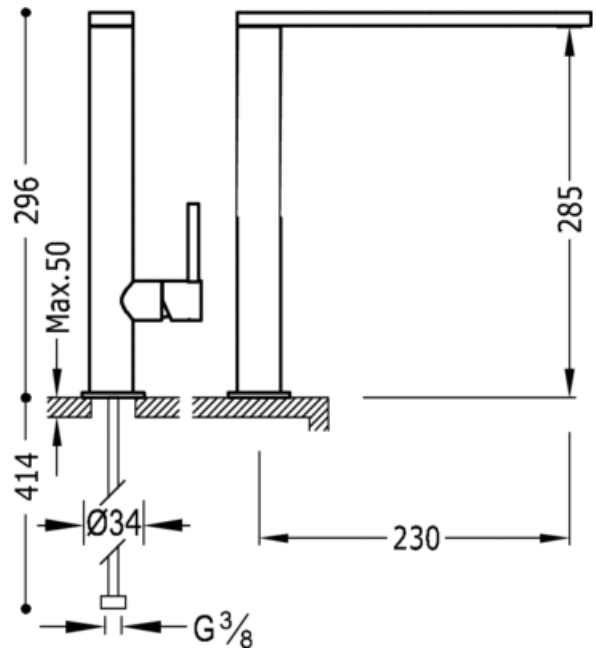

Single lever single hole sink mixer; spout 34x9 mm: chrome finish, lever

Kitchen mixer taps

Mixer

Lever

Aerator

Surface

CRO 06248801