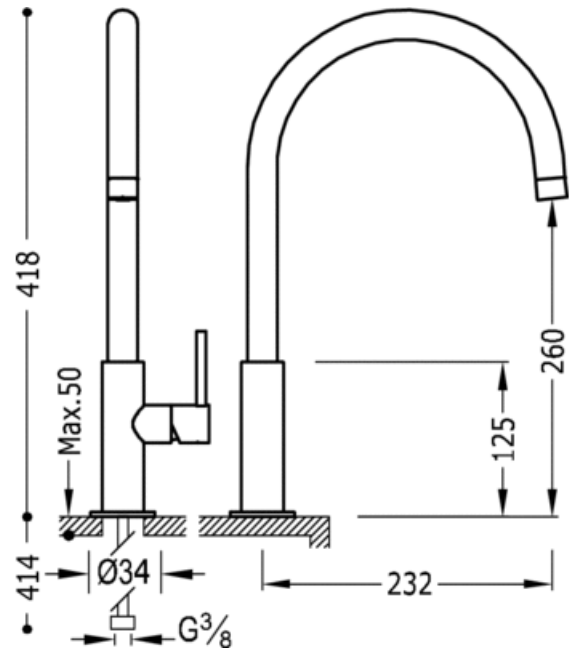

Single lever single hole sink mixer: chrome finish, lever

Kitchen mixer taps

Mixer

Lever

Aerator

Surface

CRO 06254201