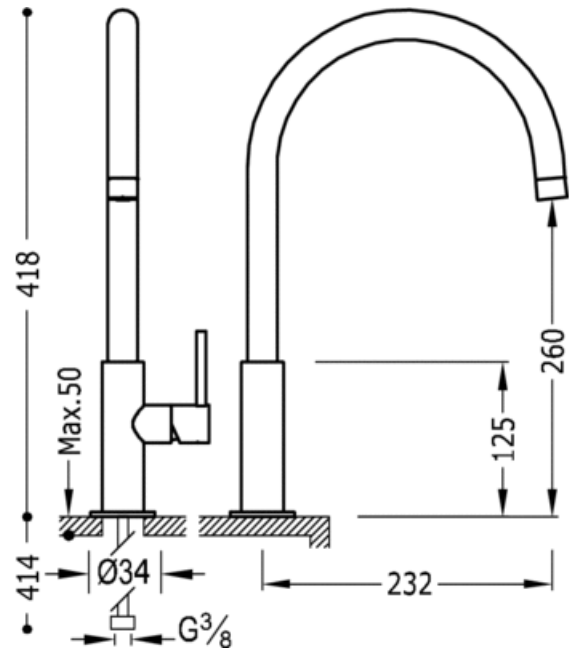

Single lever single hole sink mixer: steel finish

Kitchen mixer taps

Mixer

Lever

Aerator

Surface

ACE 06254201AC

BMT 06254201BM